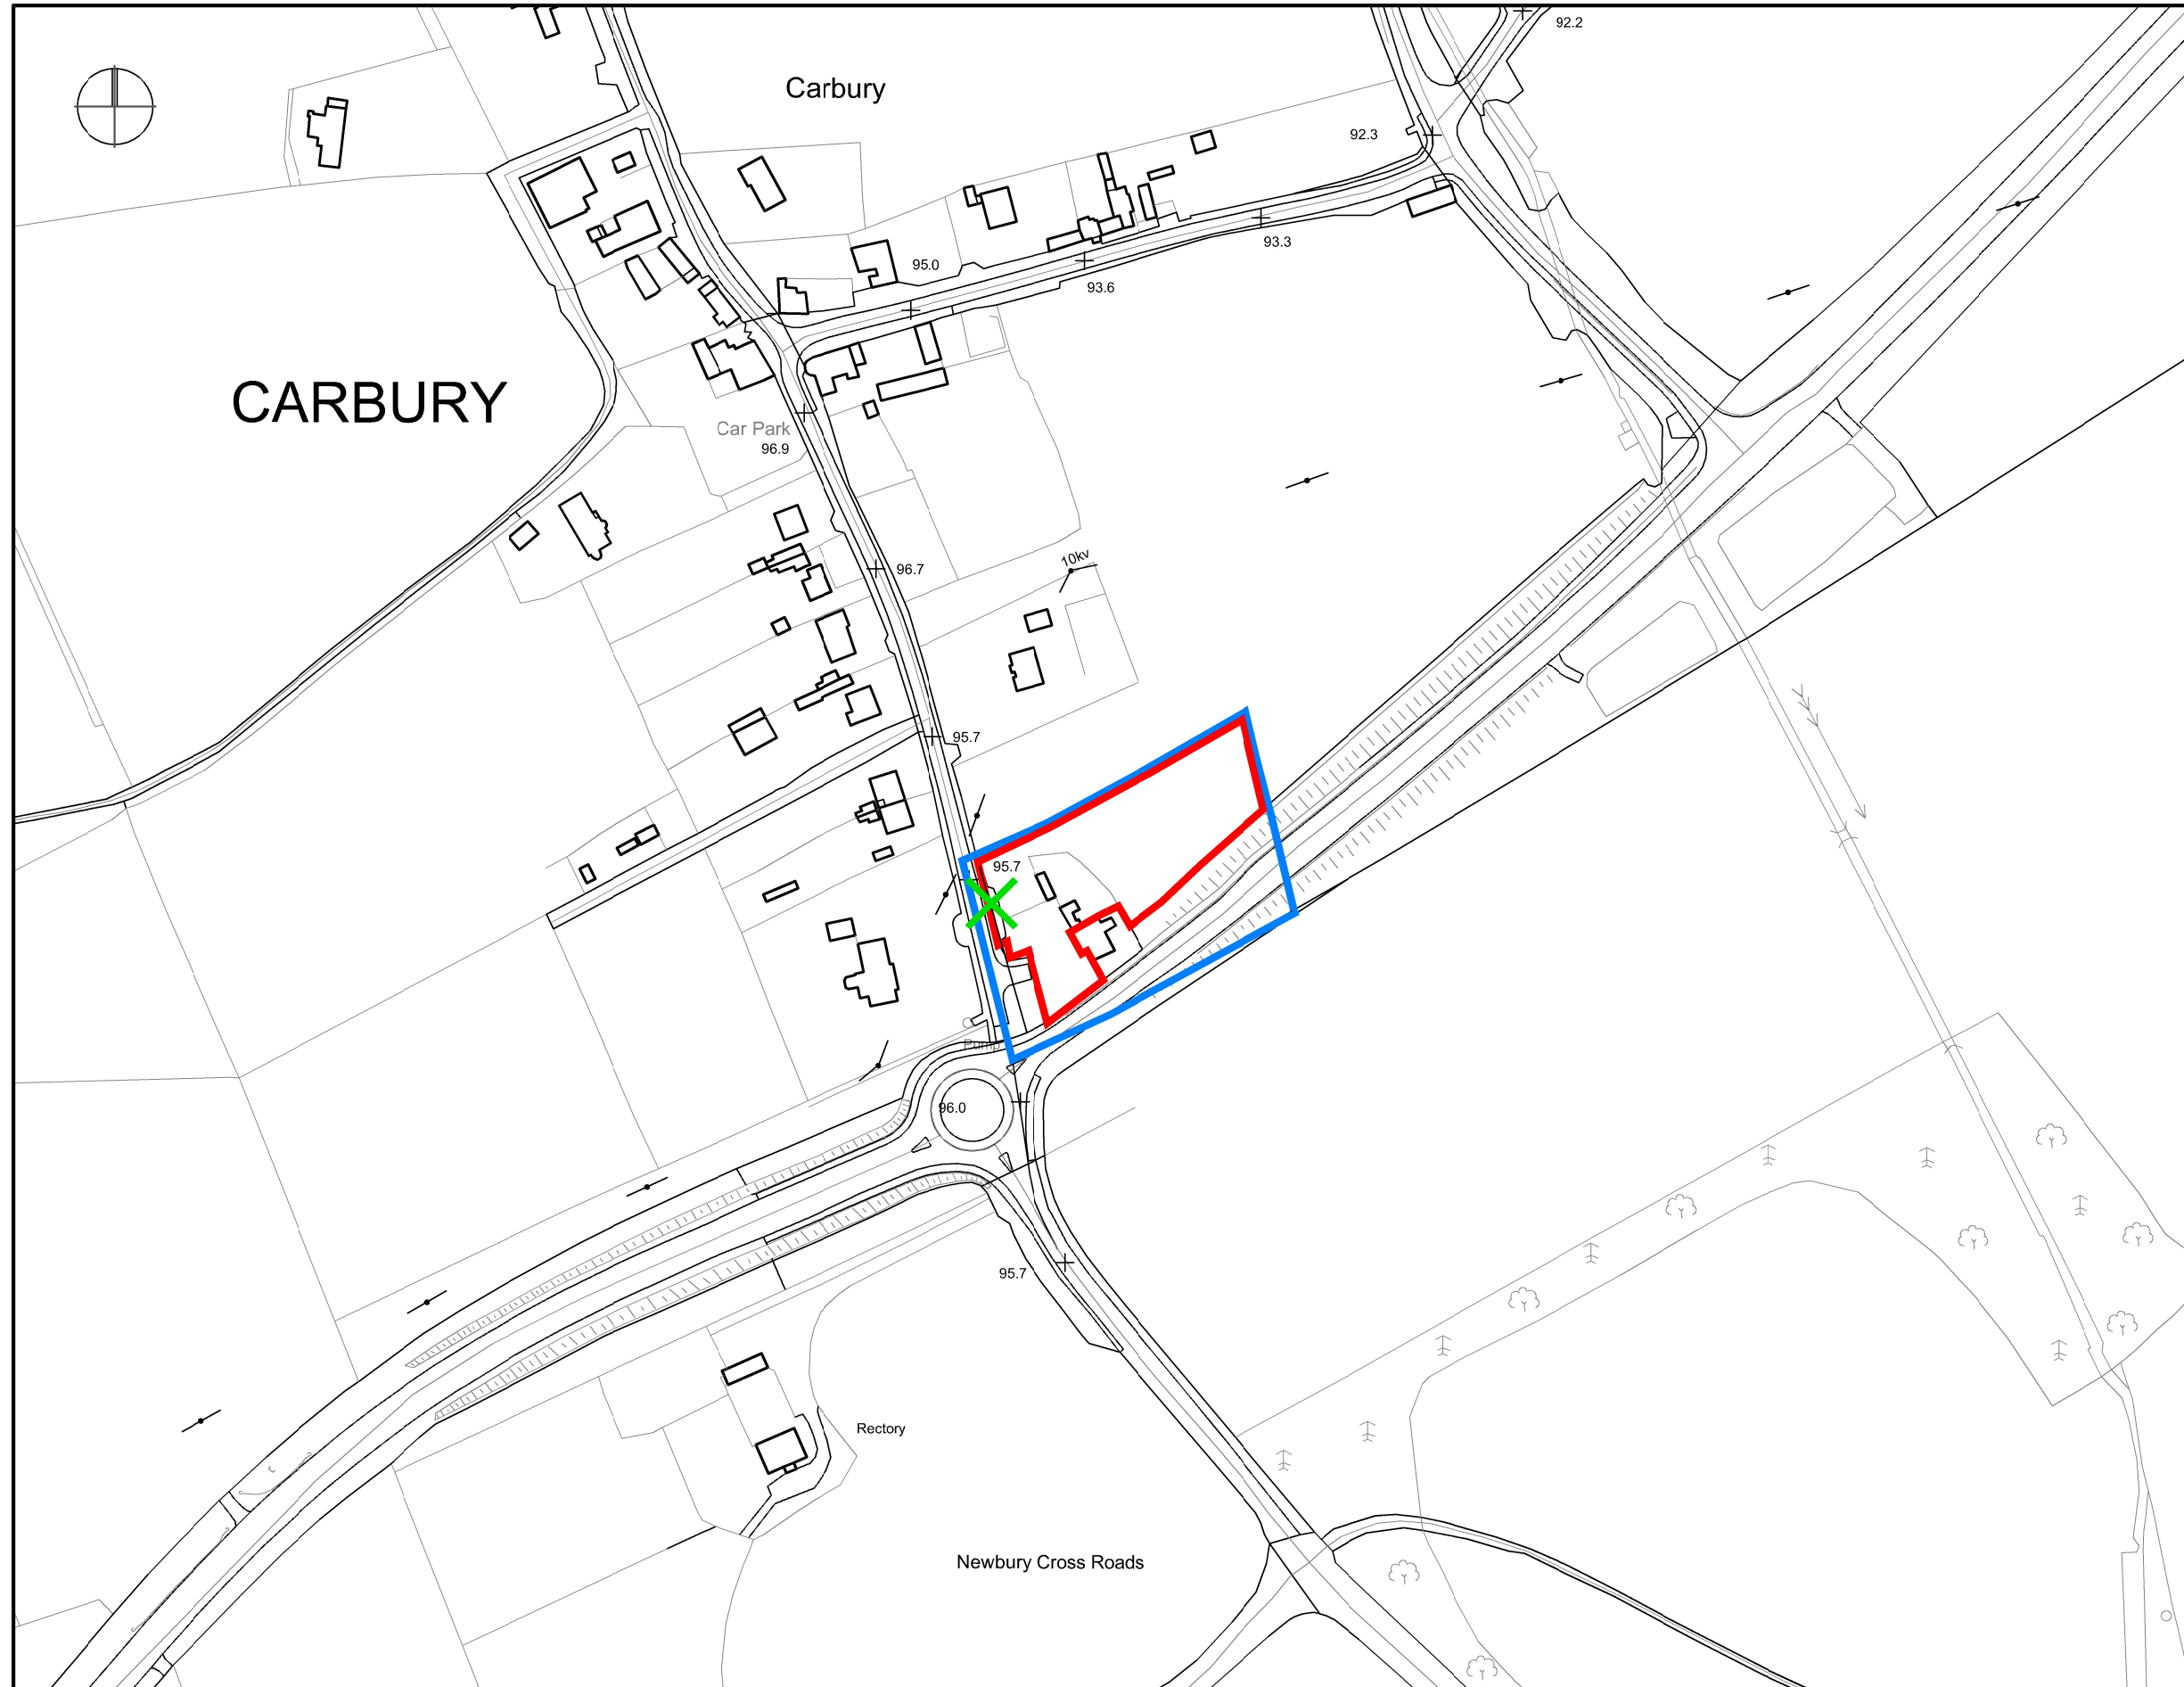

Proposed location of housing scheme at Carbury, Co. Kildare for Kildare County Council.

Survey

General notes:
Zoning: Existing residential

-  Site Boundary
-  Site Boundary - Ownership
-  Site Notice Location

Site location map
Scale 1:2500

Dwg: Site Location Map 1 of 1	Project No: 22008 Dwg No.: D-01
Scale: 1:2500 @A3	
Status:	Drawn by: DSA
	Chk: DSA
	Date: 08/12/2023